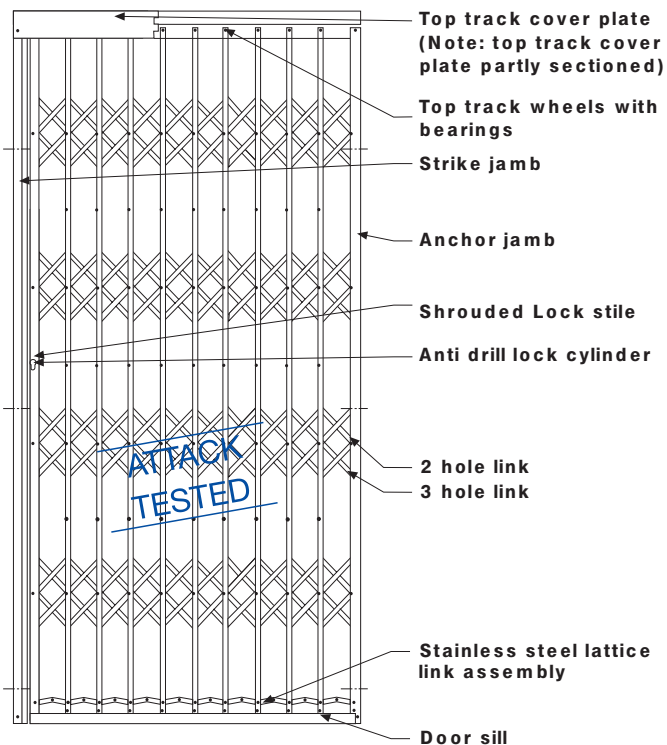

Designed to ensure security, durability and style

- Anti tamper feature (shroud) on the lock stile protects the locking points from forced entry.
- Drawbolts remain engaged even when lock is breached.
- Enclosed and re-inforced uprights provide extra protection.
- Rolled steel uprights enclosing Polyamide Six Nylon components.
- Galvanised steel construction with pre-assembly powder coating of all components.
- Fully framed and anchored into the reveal for added strength.

APPROVALS

LPCB Ref. No.	Trade Name	Model	Type	Minimum Size (m)		Maximum Size (m)		Security Rating
				Height	Width	Height	Width	
  Certified to LPS 1175 Issue 4 Security Rating 2 Certificate No.474a/02	Trellidor Trojan	Standard	Single gate collapsible security grille	1.805	0.6	3.600	5.0	2
		Flexi	Single gate collapsible security grille	1.805	1.0	3.600	5.0	2
		Fixed	Single gate fixed security grille	1.805	0.6	3.600	5.0	2
		Double	Double gate collapsible security grille	1.805	1.0	3.600	10.0	2

Trellidor Trojan has been tested and certified by the Loss Prevention Certification Board to LPS 1175 security rating level 2 up to a width of 10m. The approved range is indicated above.

SECURED BY DESIGN

The Association of Chief Police Officers have accepted the product testing on Trellidor Trojan and approved it as a licenced Secured by Design product.

The Trellidor Security Group, the UK home of Trellidor, Trellidor Plus, Trellidor Trojan and GriffinGuard is based in the West Midlands. We have been a force in the physical barrier security industry since 1973 and we are represented in 40 countries internationally.

All installations are undertaken by trained professionals located throughout the UK.